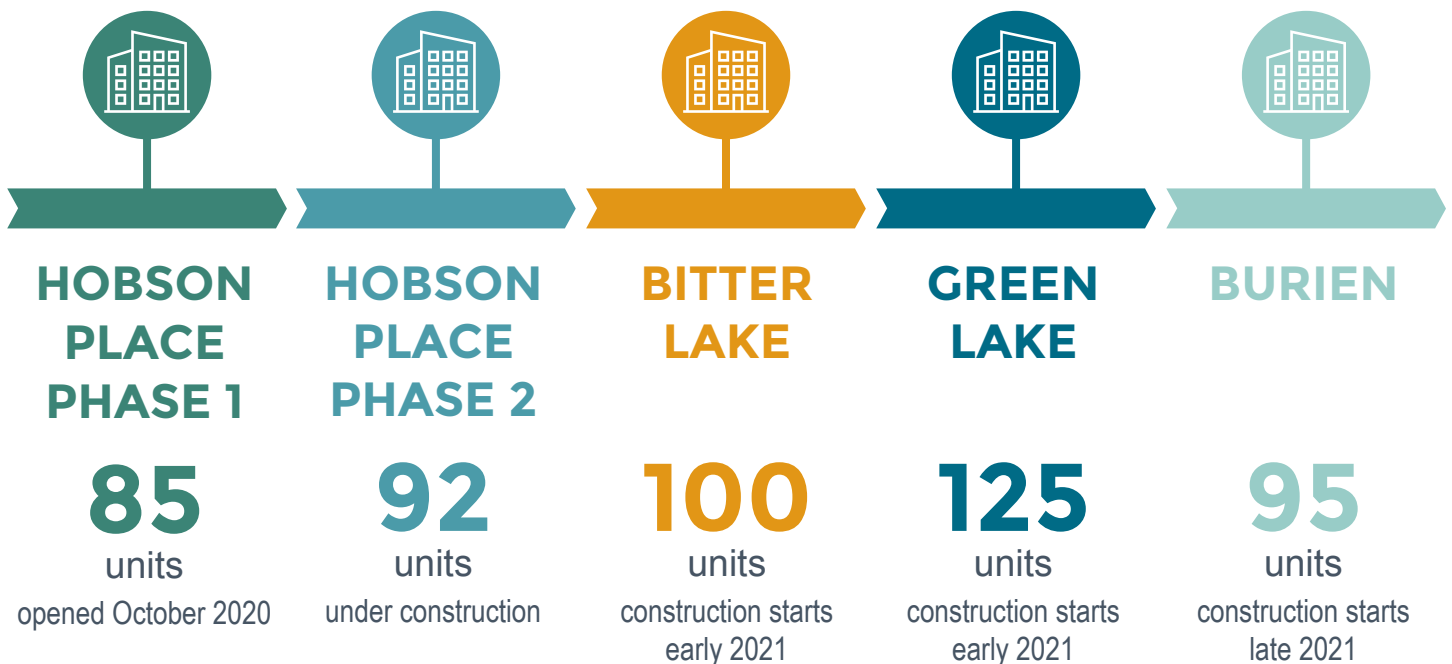

Housing First

DESC was a pioneer in the Housing First movement. We continue to develop the housing Seattle needs from the ground up. We are on track to open or begin construction on 497 new units during 2020 and 2021!

Housing is healthcare. Once people have safe housing they're able to recover from trauma and make good use of scarce treatment resources.

Over decades we have learned again and again that housing is a first step toward effective treatment for mental health or substance use disorders.

2019
13
Buildings and Scattered Sites

469,876
Nights of supportive housing provided

1,466
Tenants in DESC housing

2020 and Beyond