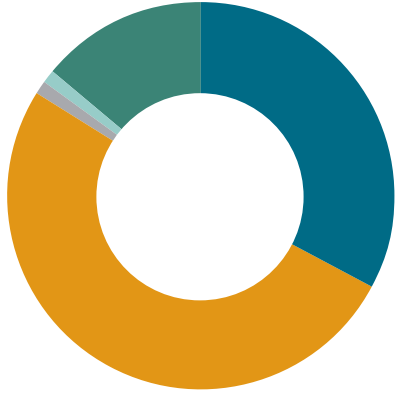

Financials

For the year January 1 to December 31, 2019

Operating Expenses

Clinical Programs	$18,134,361
Housing Programs	$27,953,500
Real Estate Development	$565,310
Fundraising	$599,029
Management & Admin.	$7,613,313
Total	$54,865,513