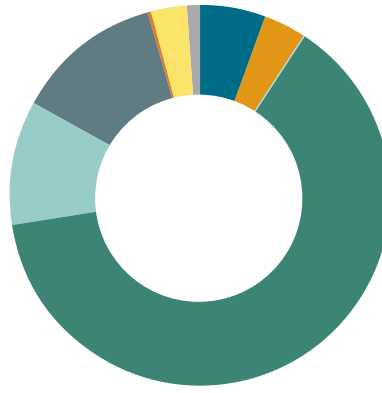

Operating Revenue

Contributions	$3,171,300
Contributions In-Kind	$1,974,585
United Way of King County	$63,772
Public Grants & Contracts	$35,401,180
Housing Rents & Related Income	$5,837,715
Medicaid & Other Health Insurance	$7,085,511
Interest	$82,097
Real Estate Development Income	$1,758,102
Other	$500,220
Total	$55,874,482